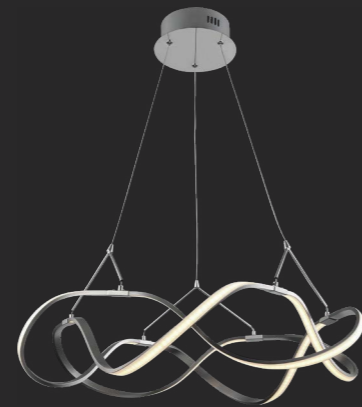

MINUET II.

LED

18104

nickel satin, white silicone
35W LED/3360lm, 3000K
EAN 8585032234880

↕1200 ↔550 ↗550