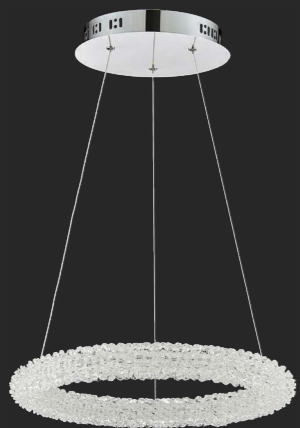

ALMEDA

LED

64391

chrome, crystal
24W LED/1920lm, 4000K
EAN 8585032225482

↕1000 ↔440 ↗440