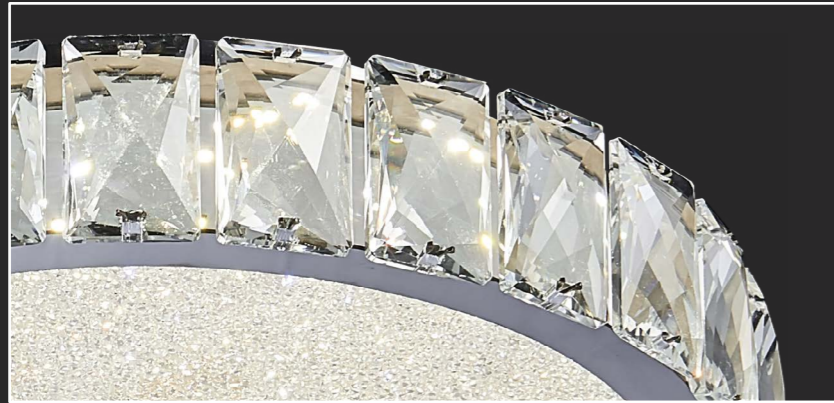

GIRO

LED

62406

chrome, crystal, acrylic crystal
20W LED/1600lm, 3000K
EAN 8585032224669

↕85 ↔300 ↗300

LED

62407

chrome, crystal, acrylic crystal
30W LED/2400lm, 3000K
EAN 8585032224676

↕85 ↔400 ↗400

LED

62423

chrome, crystal, acrylic crystal
48W LED/3600lm, 3000K
EAN 8585032226380

↕85 ↔600 ↗600

LED

62424

chrome, crystal, acrylic crystal
60W LED/4700lm, 3000K
EAN 8585032226397

↕85 ↔800 ↗800

TYFFRO

LED

64397

chrome, crystal
32W LED/2560lm, 4000K
EAN 8585032225543

↕290 ↔600 ↗600