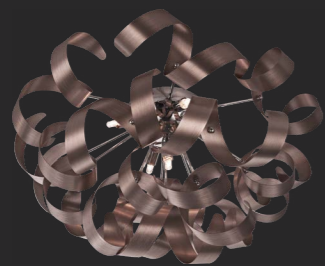

64357

coffee, chrome
5xG9/33W
EAN 8585032223433

↓300 ↔600 ↗600