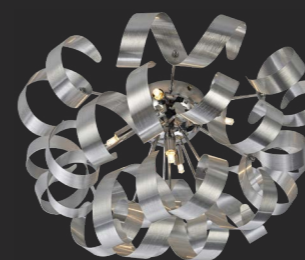

64360

matt aluminium, chrome
5xG9/33W
EAN 8585032223419

⌵300 ↔600 ↗600