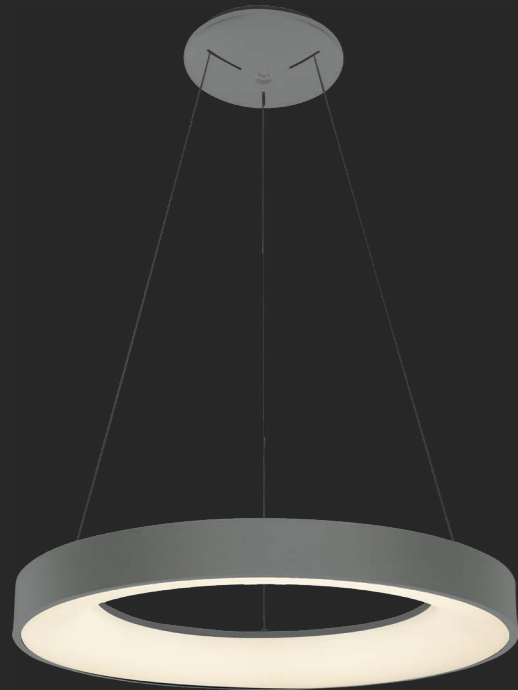

GALACTICA

LED

61300

chrome, white silicone
57.6W LED/4500lm, 3000K
EAN 8585032225611

↕1200 ↔450 ↗450

GENTIS I.

LED

18400