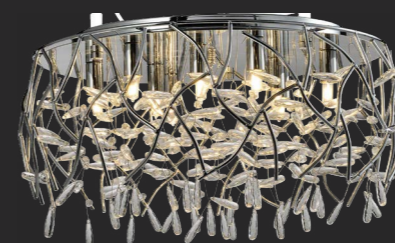

46122

chrome, clear, acrylic
6xG9/LED 7W
EAN 8585032234750

↑200 ↔400 ↗400