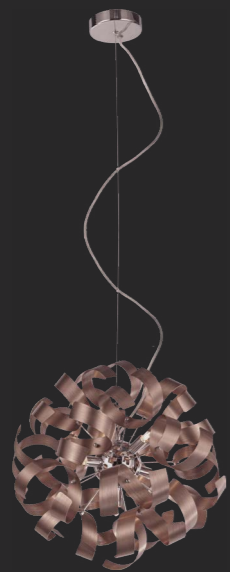

RIBBON III.