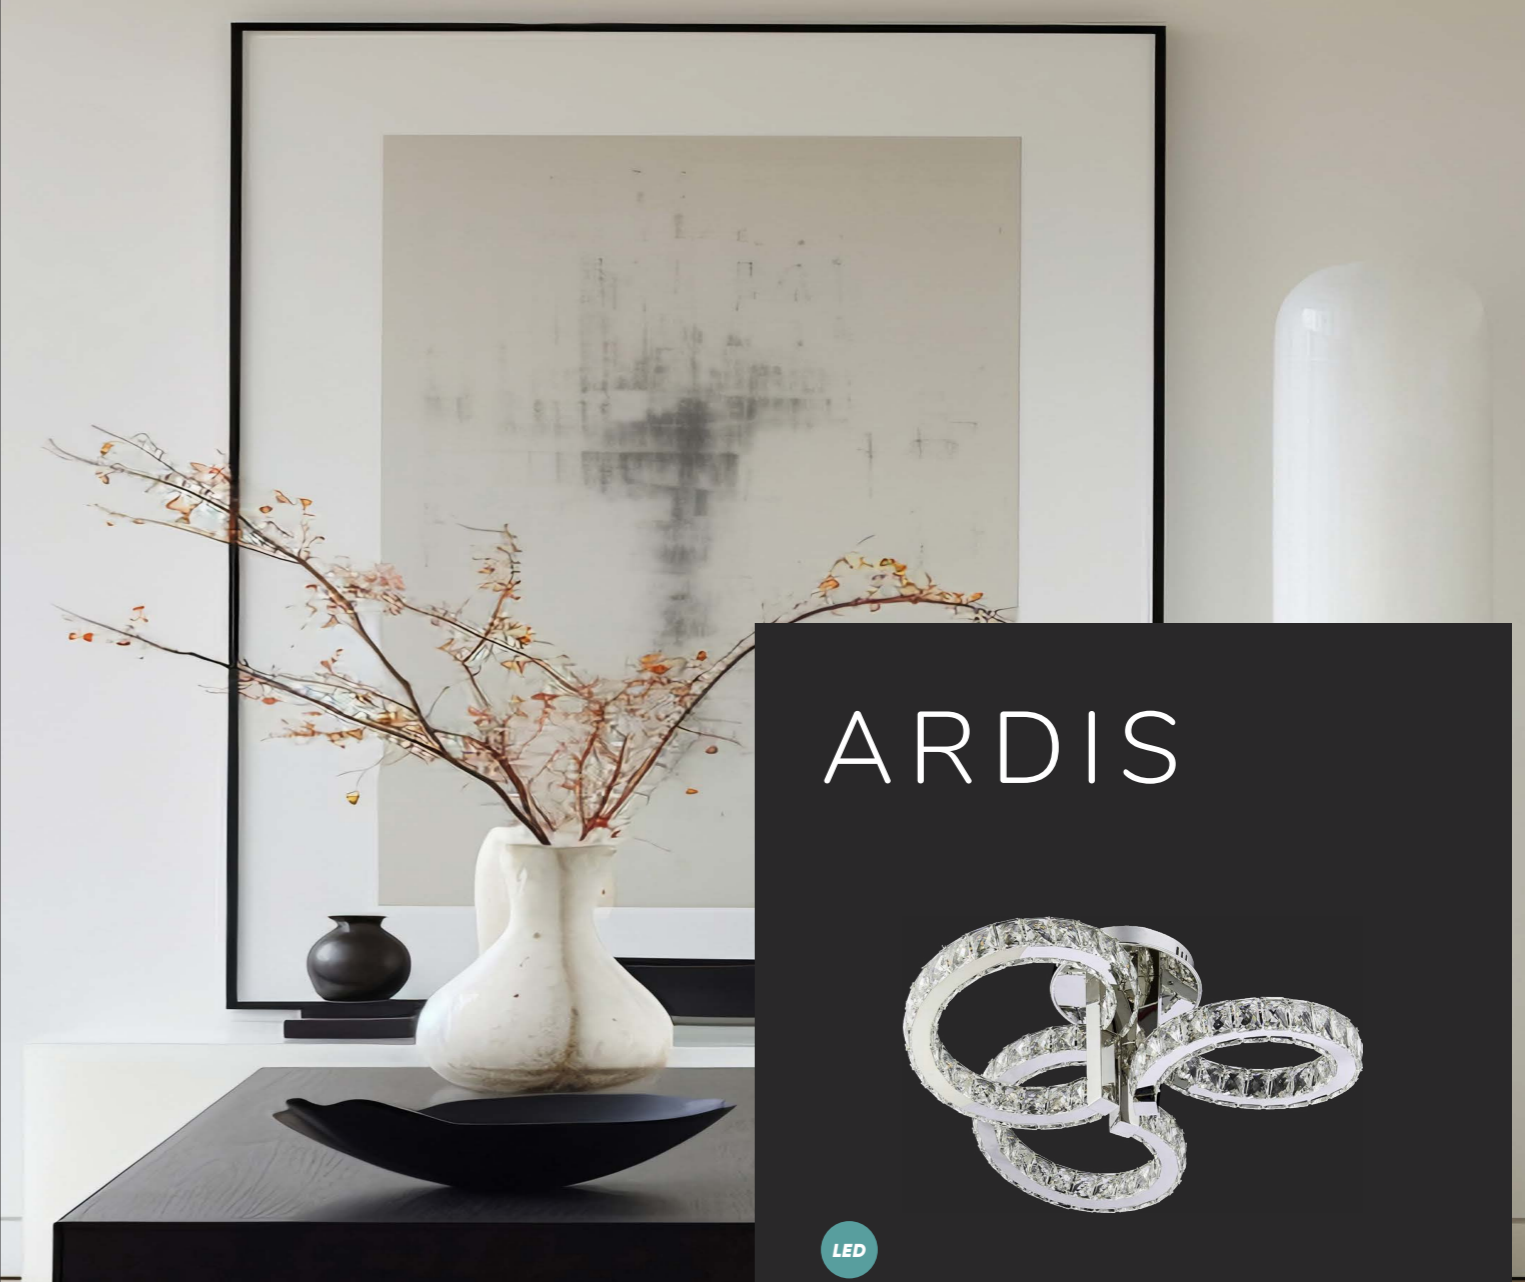

62431

chrome, crystal
3xGU10/50W
EAN 8585032235153

↕485 ↔400 ↗400

62430

chrome, crystal
5xGU10/50W
EAN 8585032235146

↕1280 ↔500 ↗500

ARDIS

LED