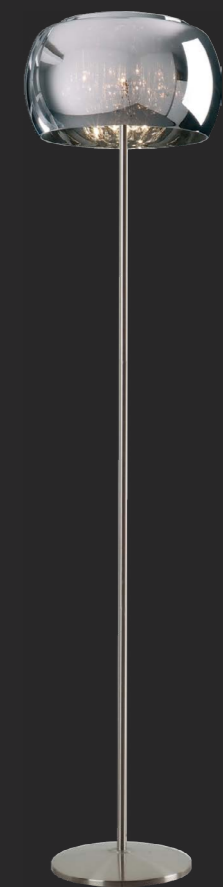

64404
chrome, silver, copper, coffee
24W LED/900lm, 3000K
EAN 8585032235313

↓1500 ↔400 ↗400

LED ⚡ Ⓢ E A

LED

64405
chrome, silver, copper, coffee
44W LED/1300lm, 3000K
EAN 8585032235320

↓1500 ↔500 ↗500

LED ⚡ Ⓢ E A

⬆️1450 ⬅️400 ➡️400

46057

chrome, glass 30% transp. chrome
1xG9/33W
 EAN 8585032221828

⬆️1410 ⬅️220 ➡️220

SPHERA I.

46058

chrome, glass 30% transp. chrome
 2xG9/33W
 EAN 8585032224133

⬇️130 ⬅️250 ➡️125

46056

chrome, glass 30% transp. chrome
 4xG9/33W
 EAN 8585032215551

⬇️1580 ⬅️400 ➡️400

46053

chrome, glass 30% transp. chrome
 3xG9/33W
 EAN 8585032215520

⬇️420 ⬅️280 ➡️280

RIBBON CRYSTAL I.-II.

64374