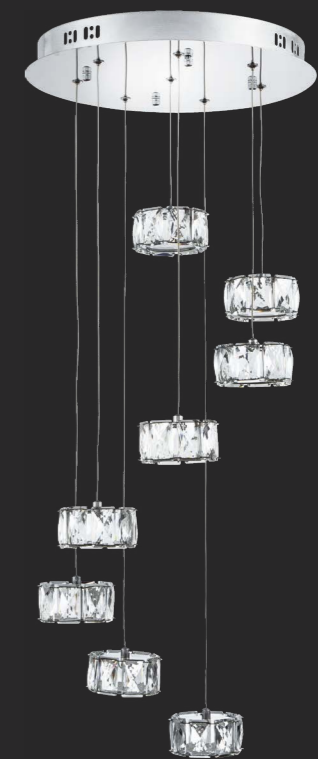

LED

62415

chrome, crystal, acrylic crystal
40W LED/3120lm, 3000K
EAN 8585032224645

↕1550 ↔380 ↗380