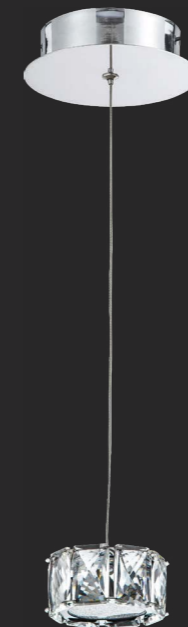

62403

stainless steel, crystal
39W LED/3120lm, 3000K
 EAN 8585032224638

↑1400 ↔700 ↗80

LED

62405

stainless steel, crystal
45W LED/3600lm, 3000K
 EAN 8585032224652

↑280 ↔450 ↗450

KNOX