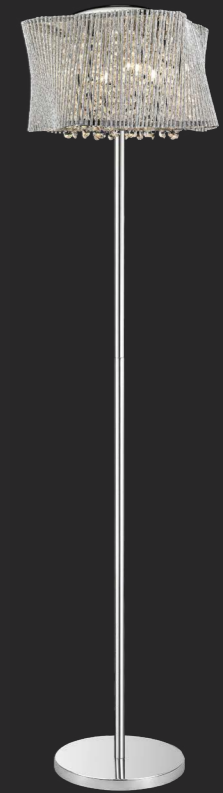

46107

aluminium, crystal
4xG9/33W
EAN 8585032219214

€1620 ↔ 400 ↗400