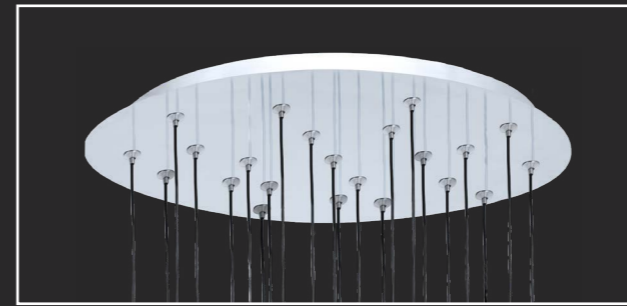

LA VELA

LED

64404
chrome, silver, copper, coffee
24W LED/900lm, 3000K
EAN 8585032235313

↓1500 ↔400 ↗400

LED ⚡ Ⓢ E A

LED

64405
chrome, silver, copper, coffee
44W LED/1300lm, 3000K
EAN 8585032235320

↓1500 ↔500 ↗500

LED ⚡ Ⓢ E A

LED

64406
chrome, silver
2W LED/160lm, 3000K
EAN 8585032235290

↓1200 ↔120 ↗120

LED ⚡ Ⓢ E A