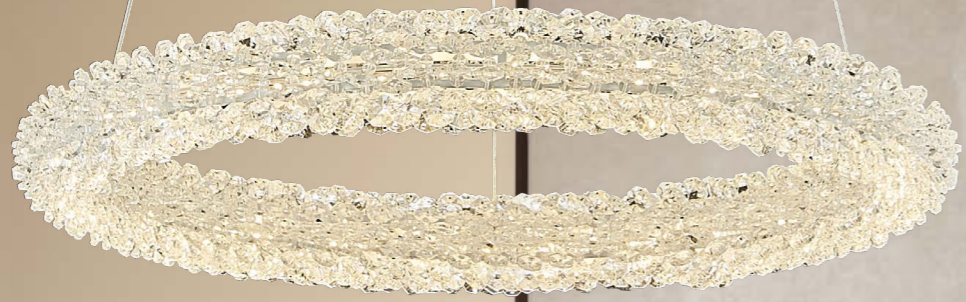

LED

62416

chrome, crystal, acrylic crystal
 5W LED/400lm, 3000K
 EAN 8585032224768

↕1100 ↔100 ↗100

LED

62415

chrome, crystal, acrylic crystal
 40W LED/3120lm, 3000K
 EAN 8585032224645

↕1550 ↔380 ↗380