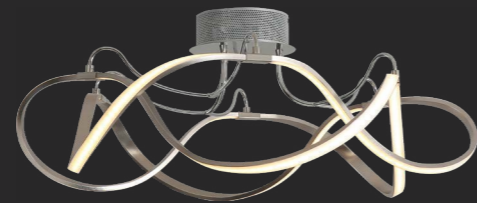

LED

18106

nickel satin, white silicone
40W LED/3912lm, 3000K
EAN 8585032234903

↕270 ↔700 ↗700