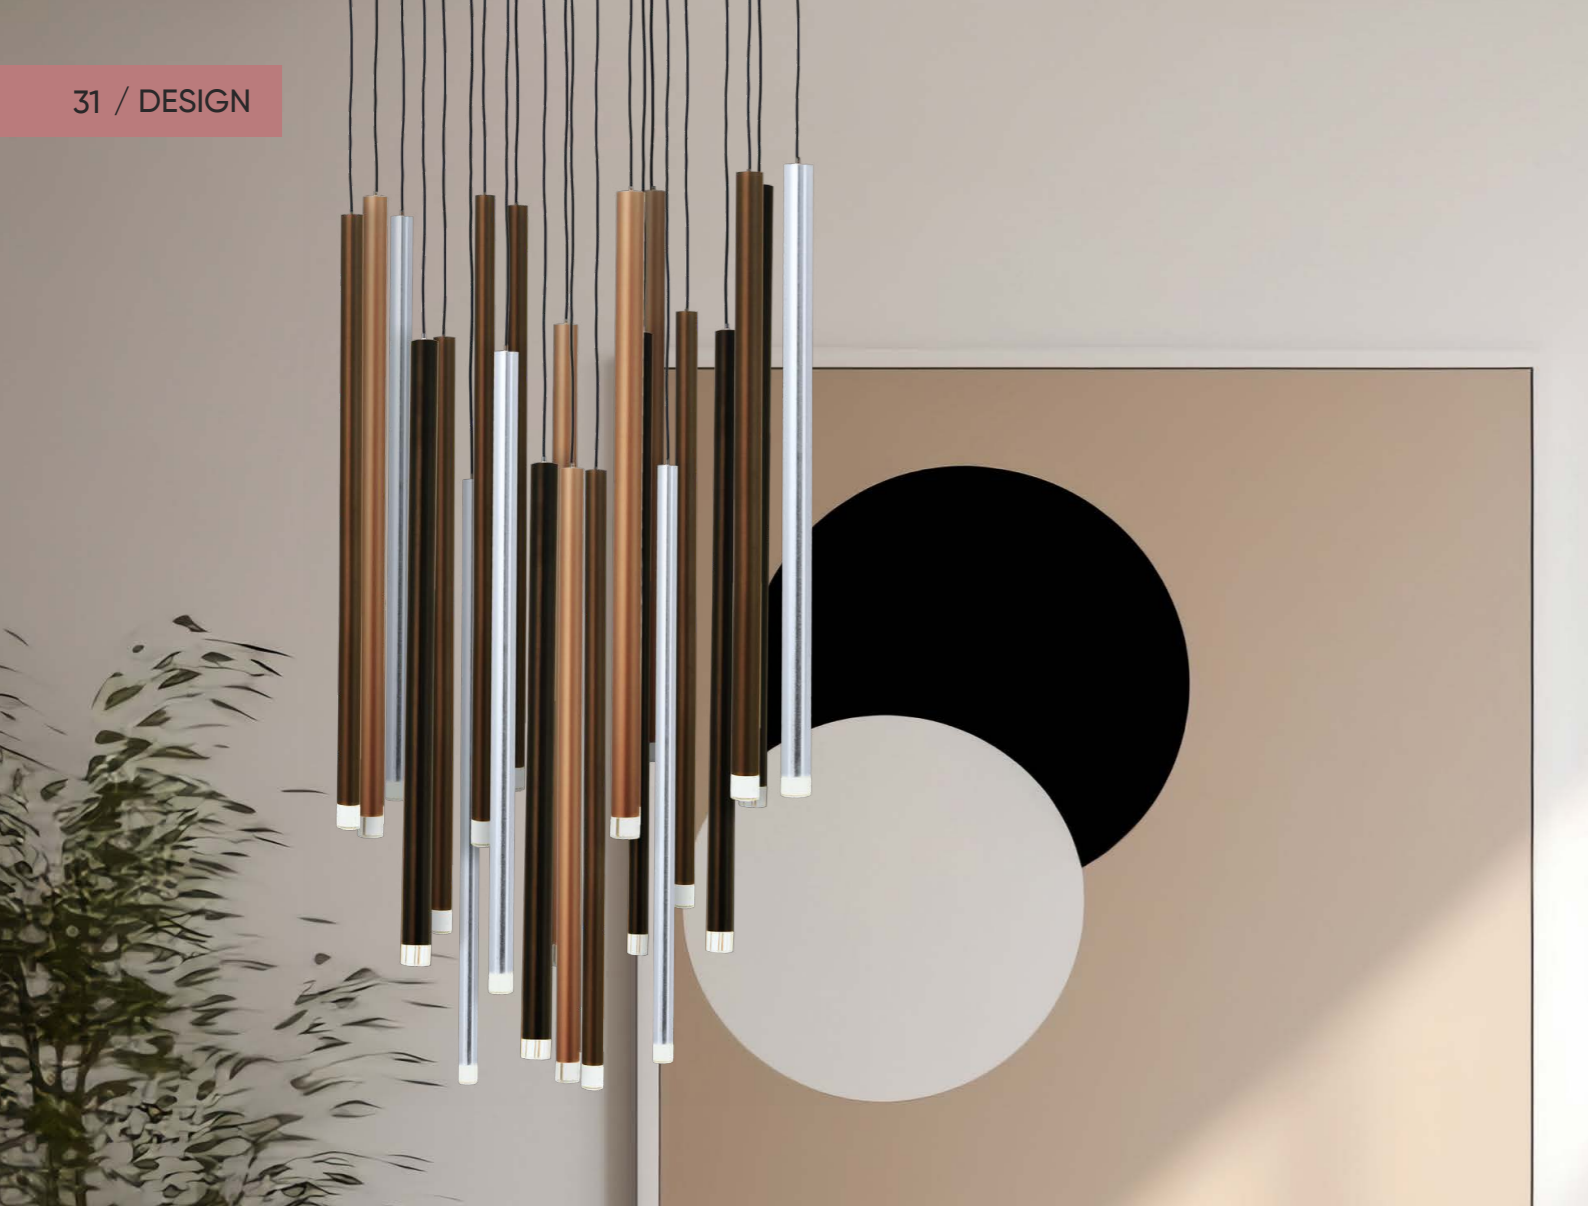

48003

chrome, black painting, frosted glass
 3xG9/33W
 EAN 8585032208478

↕1200 ↔550 ↗60

48005

chrome, black painting, frosted glass
 8xG9/33W
 EAN 8585032212468

↕2800 ↔350 ↗350

LA VELA

LED