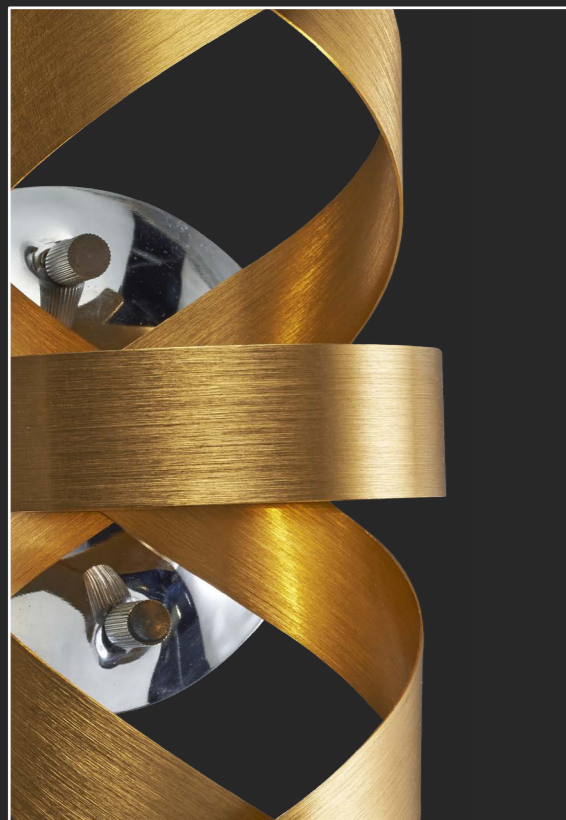

RIBBON II.

64346

copper, chrome
1xG9/33W
EAN 858503222221

↑120 ↔340 ↗95

64349

copper, chrome
5xG9/33W
EAN 858503222222

↑1200 ↔420 ↗420

RIBBON IV.