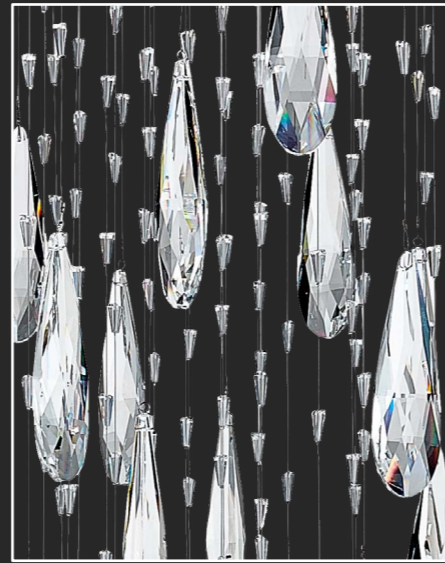

metal coffee, crystal
12W LED/950lm, 4000K
EAN 8585032225499

↕1000 ↔140 ↗140

SMIRRA

LED

64390

chrome, crystal
32W LED/2560lm, 4000K
EAN 8585032225475

↕1000 ↔330 ↗400

RUSSET