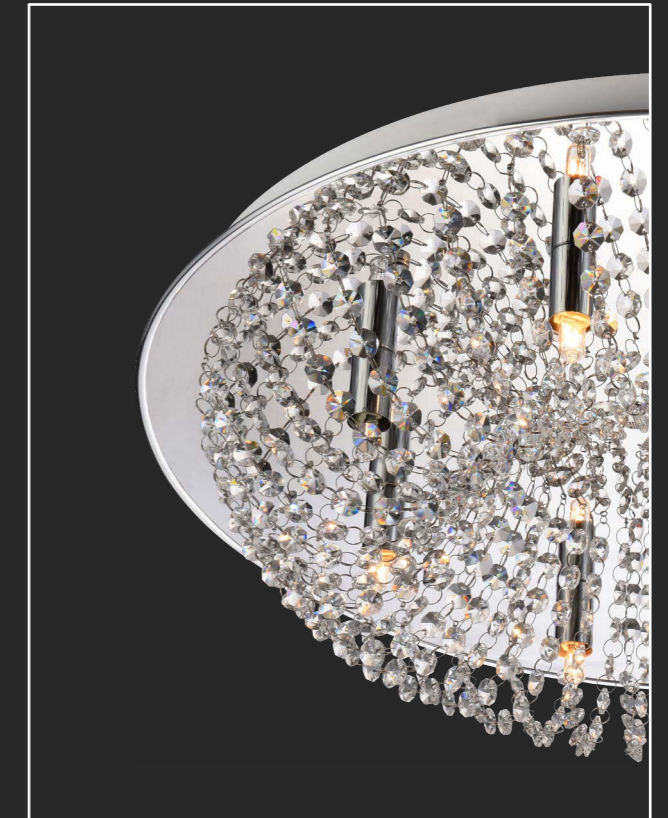

STRADA

LED

62422

stainless steel, crystal
30W LED/2400lm, 3000K
EAN 8585032224966

↕1200 ↔480 ↗480

DARZEDA

64395

chrome, crystal
7xGU10/50W
EAN 8585032225529

↕200 ↔600 ↗600

RHODIA

32319

chrome, clear crystal
8xG9/28W
EAN 8585032234965

↕115 ↔600 ↗600