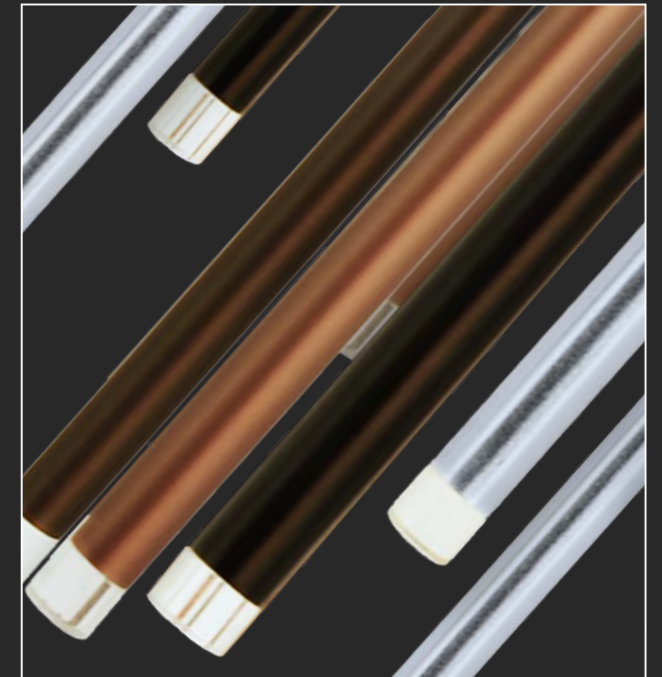

48003

chrome, black painting, frosted glass
 3xG9/33W
 EAN 8585032208478

↕1200 ↔550 ↗60

48005

chrome, black painting, frosted glass
 8xG9/33W
 EAN 8585032212468

↕2800 ↔350 ↗350

LA VELA

LED