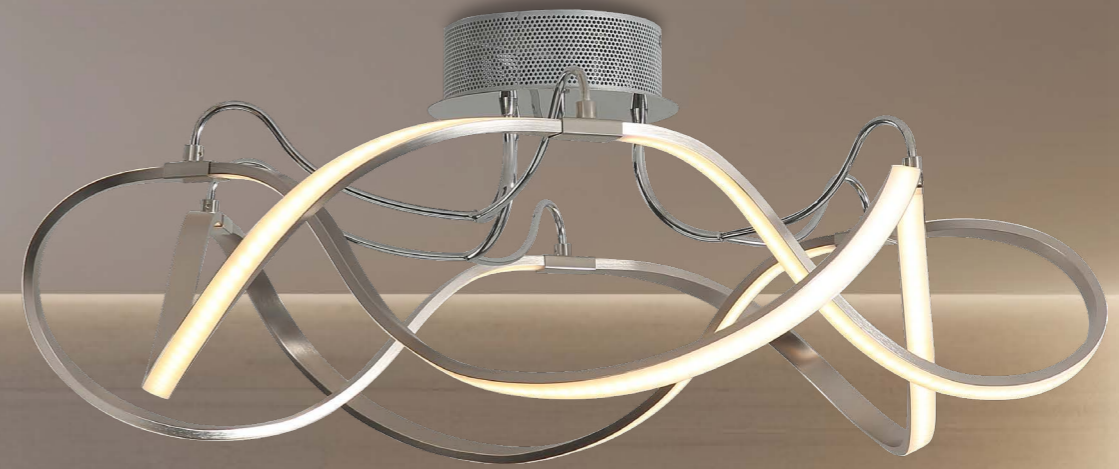

MINUET II.

LED

18104

nickel satin, white silicone
35W LED/3360lm, 3000K
EAN 8585032234880

↕1200 ↔550 ↗550

LED

18106

nickel satin, white silicone
40W LED/3912lm, 3000K
EAN 8585032234903

↕270 ↔700 ↗700