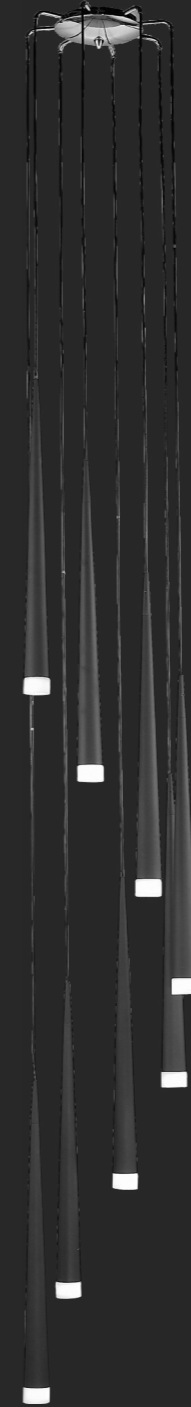

LED

64411
aluminium-coffee/copper
20W LED/878lm, 3000K
EAN 8585032235344

↕1200 ↔690 ↗85

LED E6

EBONY

48002

chrome, black painting, frosted glass
 1xG9/33W
 EAN 8585032208461

↕1200 ↔60 ↗60